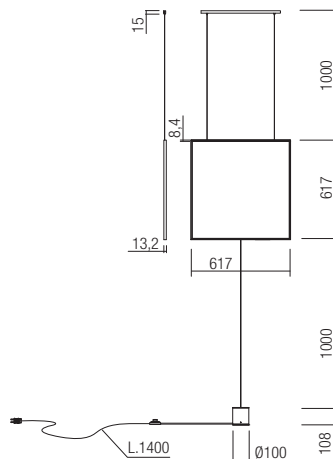

Led type SMD LED 2835 168 pcs x 0,16W
Power 28W
Input 220-240V, 50/60Hz
Color temperature 3000K
Lumen source 2898 lm
Lumen system 1735 lm
Optic -
CRI 80
Not dimmable

CE

art. 01-2135 Mat Gold
art. 01-2136 Mat Black