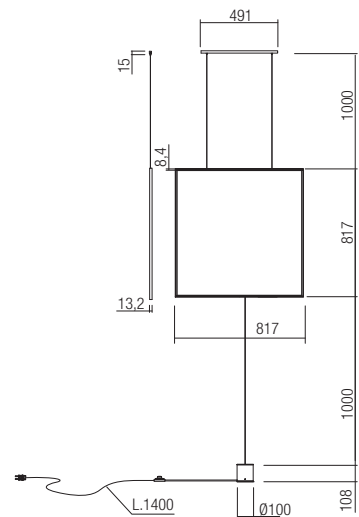

Led type SMD LED 2835 384 pcs x 0,09W
Power 37W
Input 220-240V, 50/60Hz
Color temperature 3000K
Lumen source 3726 lm
Lumen system 2235 lm
Optic -
CRI 80
Not dimmable

CE