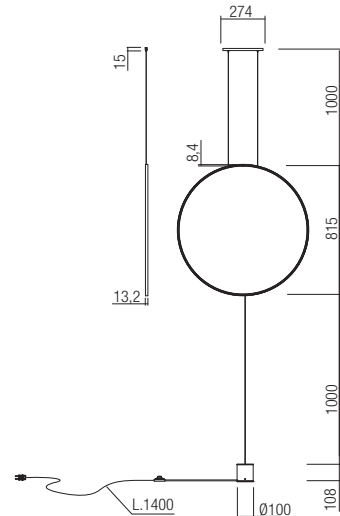

Led type SMD LED 2835 300 pcs x 0,09W
Power 28W
Input 220-240V, 50/60Hz
Color temperature 3000K
Lumen source 2898 lm
Lumen system 1735 lm
Optic -
CRI 80
Not dimmable

CE