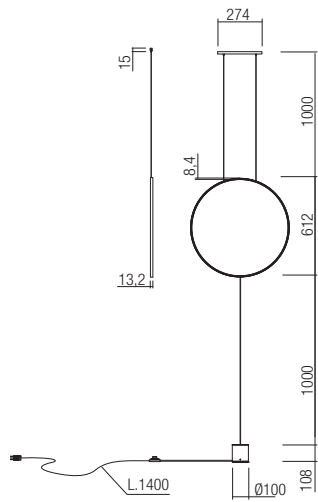

art. 01-2196 Mat Gold
art. 01-2197 Mat Black

Led type SMD LED 2835 228 pcs x 0,08W
Power 19W
Input 220-240V, 50/60Hz
Color temperature 3000K
Lumen source 2070 lm
Lumen system 1242 lm
Optic -
CRI 80
Not dimmable

CE

art. 01-2198 Mat Gold
art. 01-2199 Mat Black