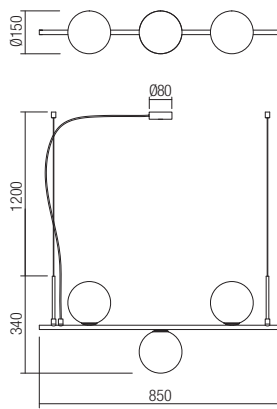

CE IP20

CE IP20

art. 01-1633 Brushed Bronze
art. 01-2646 Mat Black

Lampholder E27
Power 2 x max. 42W
Input 230V, 50Hz

CE IP20

art. 01-1634 Brushed Bronze
art. 01-2647 Mat Black

Lampholder E14
Power 3 x max. 28W
Input 230V, 50Hz

CE IP20

art. 01-1635 Brushed Bronze
art. 01-2648 Mat Black

Lampholder E14
Power 5 x max. 28W
Input 230V, 50Hz

CE IP20

art. 01-2649 Brushed Bronze
art. 01-2650 Mat Black

Lampholder E14
Power 1 x max. 28W
Input 230V, 50Hz