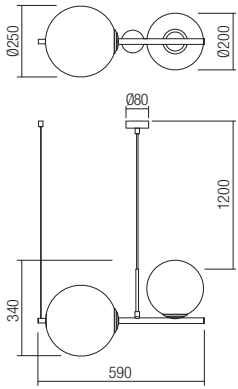

01-2643

art. 01-2640 Brushed Bronze
art. 01-2641 Mat Black

art. 01-2642 Brushed Bronze
art. 01-2643 Mat Black

Lampholder	E14
Power	1 x max. 28W
Input	230V, 50Hz

Lampholder	E14
Power	2 x max. 28W
Input	230V, 50Hz

CE IP20

CE IP20

art. 01-1633 Brushed Bronze
art. 01-2646 Mat Black

Lampholder E27
Power 2 x max. 42W
Input 230V, 50Hz

CE IP20

art. 01-1634 Brushed Bronze
art. 01-2647 Mat Black

Lampholder E14
Power 3 x max. 28W
Input 230V, 50Hz