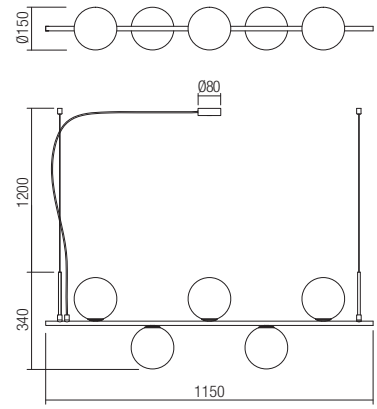

Lampholder E14
Power 5 x max. 28W
Input 230V, 50Hz

CE IP20

art. 01-2649 Brushed Bronze
art. 01-2650 Mat Black

Lampholder E14
Power 1 x max. 28W
Input 230V, 50Hz

CE IP20

art. 01-2651 Brushed Bronze
art. 01-2652 Mat Black