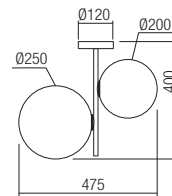

CE IP20

art. 01-1635 Brushed Bronze
art. 01-2648 Mat Black

Lampholder E14
Power 5 x max. 28W
Input 230V, 50Hz

CE IP20

art. 01-2649 Brushed Bronze
art. 01-2650 Mat Black

Lampholder E14
Power 1 x max. 28W
Input 230V, 50Hz

CE IP20

art. 01-2651 Brushed Bronze
art. 01-2652 Mat Black

Lampholder E27
Power 2 x max. 42W
Input 230V, 50Hz

CE IP20

art. 01-2644 Brushed Bronze
art. 01-2645 Mat Black

Lampholder E27
Power 2 x max. 42W
Input 230V, 50Hz