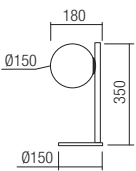

CE IP20

CE IP20

art. 01-1633 Brushed Bronze
art. 01-2646 Mat Black

Lampholder E27
Power 2 x max. 42W
Input 230V, 50Hz

CE IP20

art. 01-1634 Brushed Bronze
art. 01-2647 Mat Black

Lampholder E14
Power 3 x max. 28W
Input 230V, 50Hz

CE IP20

art. 01-1635 Brushed Bronze
art. 01-2648 Mat Black

Lampholder E14
Power 5 x max. 28W
Input 230V, 50Hz

CE IP20

art. 01-2649 Brushed Bronze
art. 01-2650 Mat Black

Lampholder E14
Power 1 x max. 28W
Input 230V, 50Hz