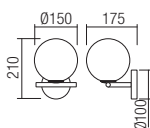

01-2643

art. 01-2640 Brushed Bronze
art. 01-2641 Mat Black

art. 01-2642 Brushed Bronze
art. 01-2643 Mat Black

Lampholder	E14
Power	1 x max. 28W
Input	230V, 50Hz

Lampholder	E14
Power	2 x max. 28W
Input	230V, 50Hz