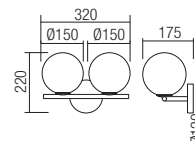

01-2643

art. 01-2640 Brushed Bronze
art. 01-2641 Mat Black

art. 01-2642 Brushed Bronze
art. 01-2643 Mat Black

Lampholder	E14
Power	1 x max. 28W
Input	230V, 50Hz

Lampholder	E14
Power	2 x max. 28W
Input	230V, 50Hz