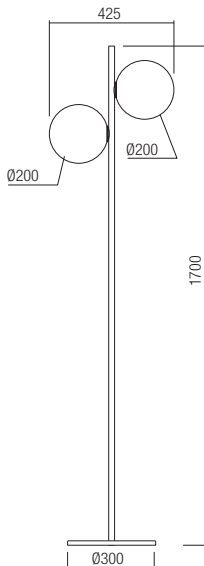

Lampholder E27
Power 2 x max. 42W
Input 230V, 50Hz

CE IP20

art. 01-2644 Brushed Bronze
art. 01-2645 Mat Black

Lampholder E27
Power 2 x max. 42W
Input 230V, 50Hz

CE IP20