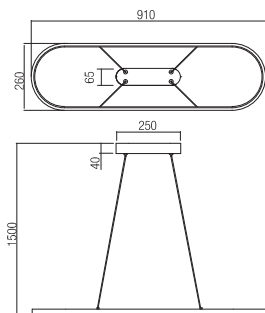

Led type	SMD LED 2835 252 pcs x 0,15W
Power	32W
Input	220-240V, 50/60Hz
Color temperature	3000K
Lumen source	4339 lm
Lumen system	2690 lm
Optic	-
CRI	90
Dimmable (3 step)	

CE IP20

- art. 01-2526 Sand White
- art. 01-2527 Bronze
- art. 01-2528 Sand Black