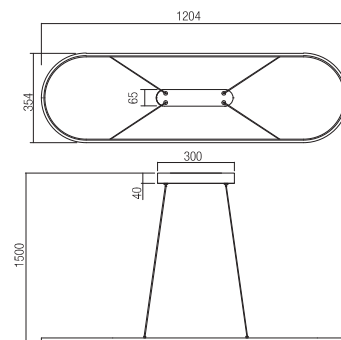

CE  IP20

-  art. 01-2526 Sand White
-  art. 01-2527 Bronze
-  art. 01-2528 Sand Black

Led type	SMD LED 2835 336 pcs x 0,17W
Power	50W
Input	220-240V, 50/60Hz
Color temperature	3000K
Lumen source	6639 lm
Lumen system	3900 lm
Optic	-
CRI	90
Dimmable (3 step)	