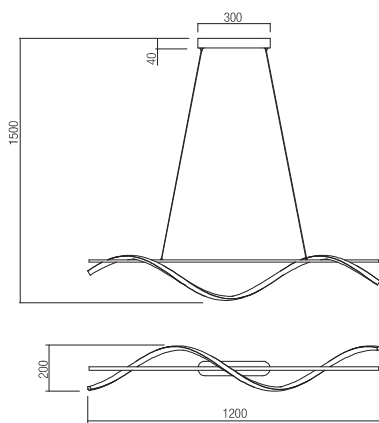

-  art. 01-2513 Sand White
-  art. 01-2514 Bronze
-  art. 01-2515 Sand Black

-  art. 01-2516 Sand White
-  art. 01-2517 Bronze
-  art. 01-2518 Sand Black

Led type	SMD LED 2835 180 pcs x 0,15W
Power	23W
Input	220-240V, 50/60Hz
Color temperature	3000K
Lumen source	3309 lm
Lumen system	2051 lm
Optic	-
CRI	90
Dimmable (3 step)	