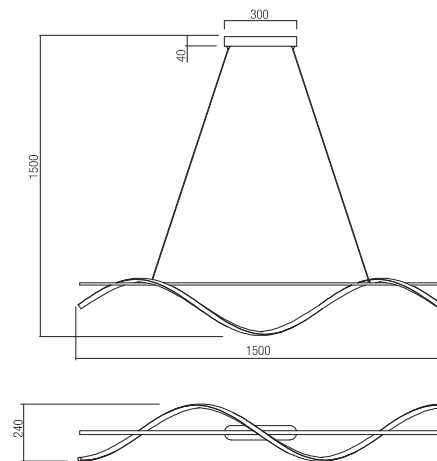

-  art. 01-2513 Sand White
-  art. 01-2514 Bronze
-  art. 01-2515 Sand Black

-  art. 01-2516 Sand White
-  art. 01-2517 Bronze
-  art. 01-2518 Sand Black

Led type	SMD LED 2835 180 pcs x 0,15W
Power	23W
Input	220-240V, 50/60Hz
Color temperature	3000K
Lumen source	3309 lm
Lumen system	2051 lm
Optic	-
CRI	90
Dimmable (3 step)	